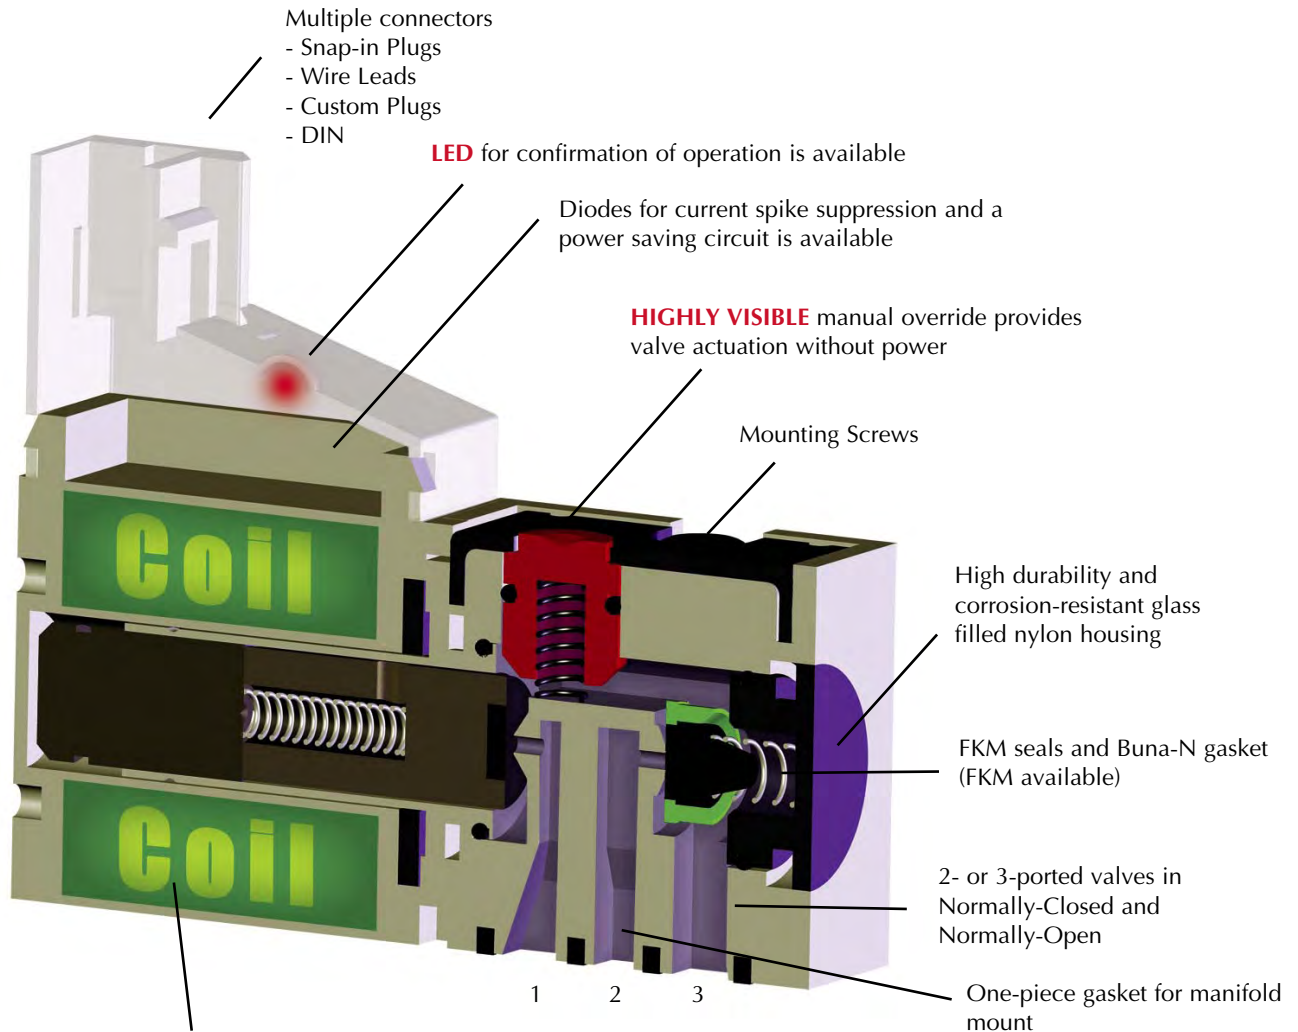

# 10 MM MINIATURE VALVES

Encapsulated low wattage coils. Available in 12 VDC or 24 VDC. Special voltages available for OEMs.

Config.	1	2	3
N.C.	supply	exhaust	outlet
N.O.	exhaust	supply	outlet

## Functional Schematics